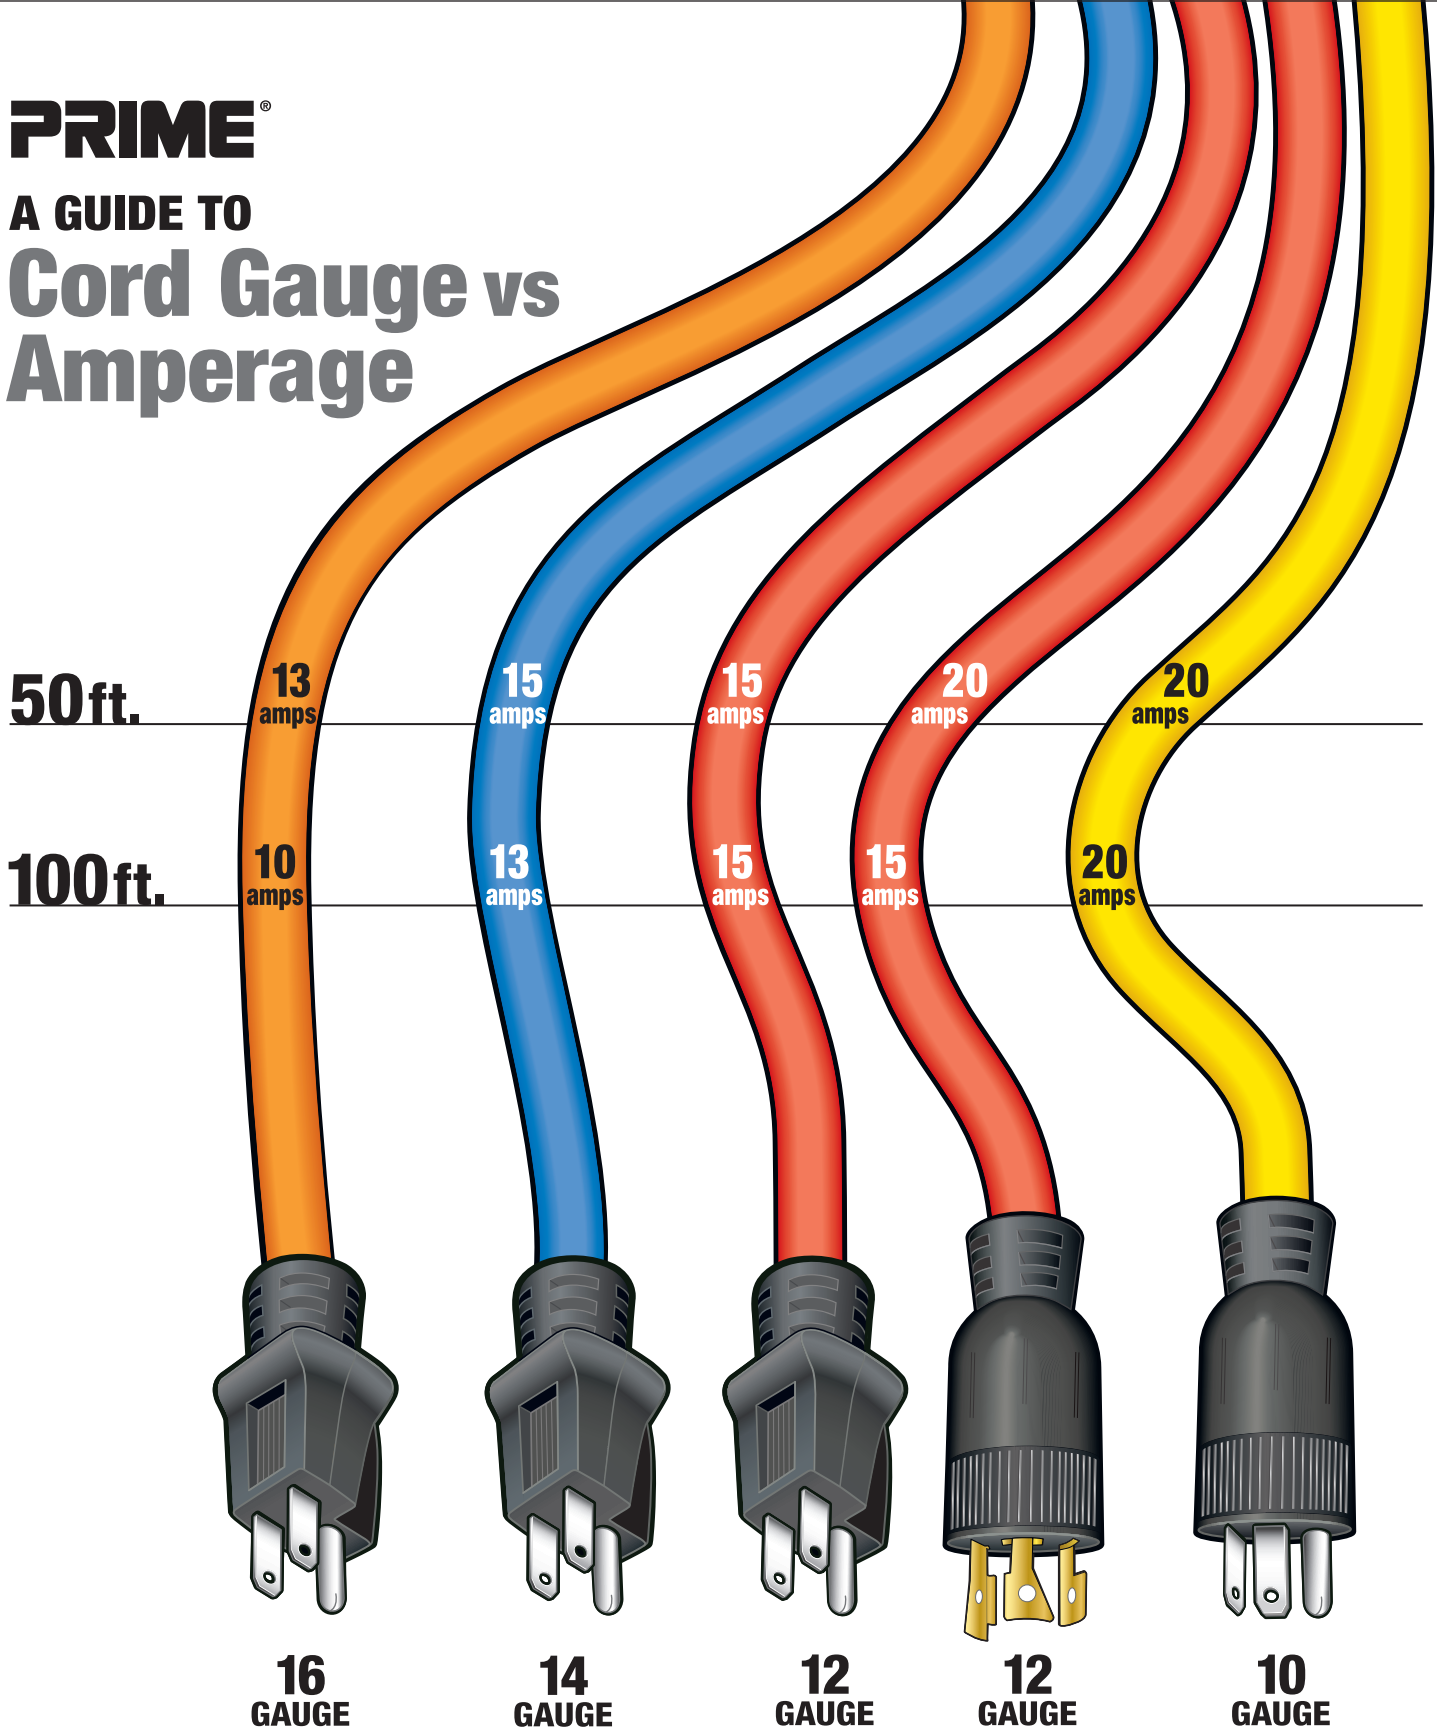

PRIME®

A GUIDE TO Cord Gauge vs Amperage

TYPICAL USAGE GUIDE	MEDIUM DUTY	HEAVY DUTY	EXTRA HEAVY DUTY	ULTRA HEAVY DUTY
	Lawnmowers	Drills	Circular Saws	Generators
	Hedge Trimmers	Belt Sanders	Chain Saws	Recipro Saws
	Fans	Routers	Worm Drives	Rotary Hammers
	Household Tools	Table Saws	Grinders	Compressors